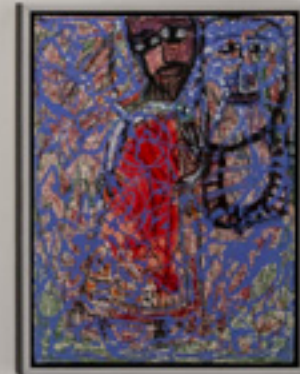

Janet Sobel
Untitled
1985