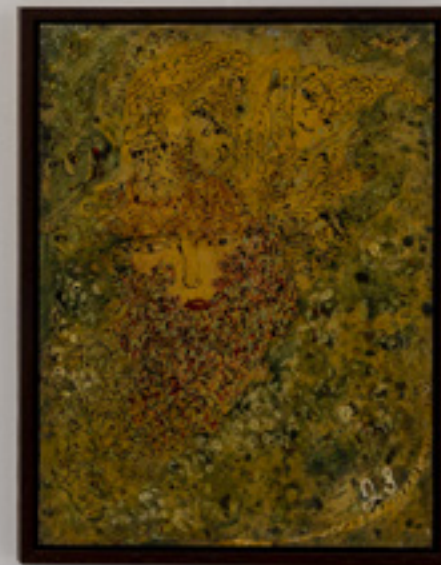

[@GALLEVERY](https://www.instagram.com/GALLEVERY)
+44 20 7486 8908

JANET SOBEL
"EVERYTHING" (1965)
Pencil on paper
10 1/2 x 14 1/2 inches

JANET SOBEL
"EVERYTHING" (1965)
Pencil on paper
10 1/2 x 14 1/2 inches

JANET SOBEL
"EVERYTHING" (1980)
OIL ON CANVAS
100 X 100 CM

JANET SOBEL
"EVERYTHING" (1980)
OIL ON CANVAS
50 X 50 CM

Janet Sobel
Untitled
1980
Oil on canvas
18 x 24 inches

Janet Sobel
Untitled
1980
Oil on canvas
18 x 24 inches