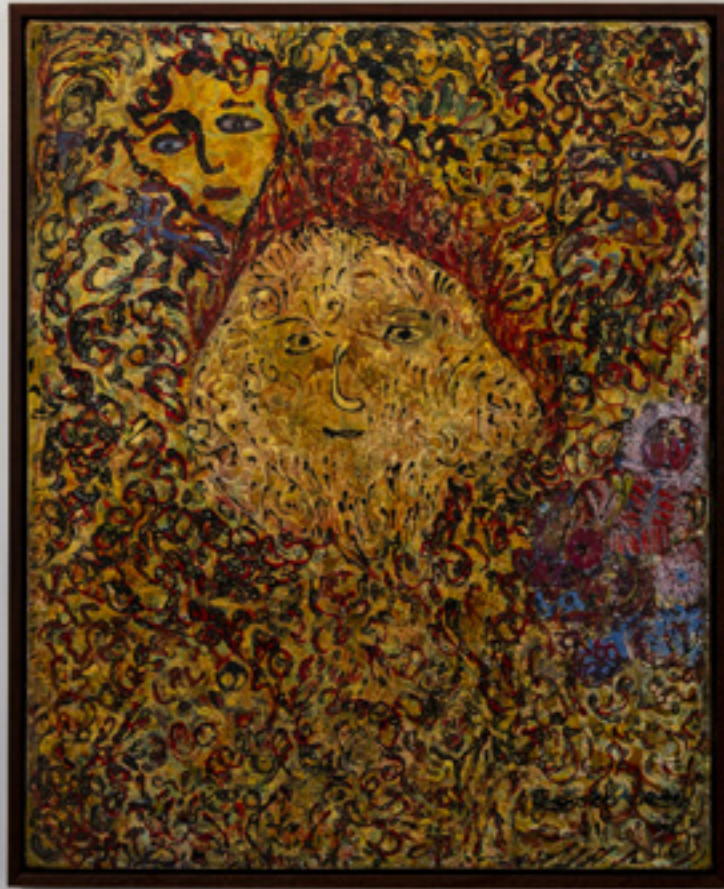

[@GALLEVERY](https://www.instagram.com/GALLEVERY)
+44 20 7486 8908

JANET SOBEL
"EVERYTHING" (1965)
Pencil on paper
10 1/2 x 14 1/2 inches

JANET SOBEL
"EVERYTHING" (1965)
Pencil on paper
10 1/2 x 14 1/2 inches

JANET SOBEL
"EVERYTHING" (1980)
OIL ON CANVAS
100 X 100 CM

JANET SOBEL
"EVERYTHING" (1980)
OIL ON CANVAS
50 X 50 CM

Janet Sobel
Untitled
1980
Oil on canvas
18 x 24 inches

Janet Sobel
Untitled
1980
Oil on canvas
18 x 24 inches